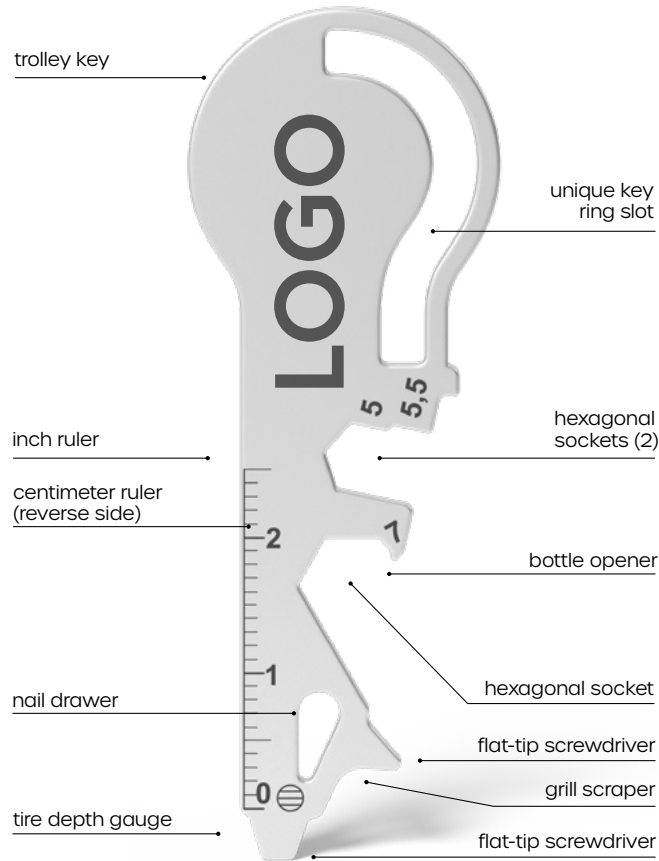

13 functions

The RICHARTZ® SUPER KEY shop impresses with its ultra-flat and handy key shape, its high quality and of course the many useful functions, such as trolley key, bottle opener, screwdriver and much more.

Awards for RICHARTZ®:

RICHARTZ® SUPER KEY shop

PERFECT FOR USE ...

... as a promotional item

... as a collection item

... as a small thank you

... with standard packaging

PRODUKTFAKTEN