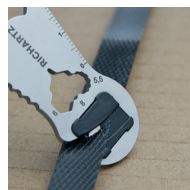

**NEW**

**KEY tool cut.** The small, compact multifunctional tool by RICHARTZ with the professional replaceable parcel cutter and letter opener is made of high quality matt finished stainless steel. 14 functions on the smallest space satisfy nearly every need: replaceable parcel cutter/letter opener (one click-in-replacement-blade included), cap lifter, flat-tip screwdriver, Phillips screwdriver, two spoke keys, three hexagonal sockets, multi-tooth key, nail drawer, ruler (cm and inch), key ring eyelet.

replaceable parcel cutter and letter opener

sharp blade

2 screwdrivers

cap lifter

replaceable click-in-blade

## PRODUCT FACTS

- ✓ **Product benefits:** Multi-functionality on the smallest space: 14 useful functions. Professional replaceable parcel cutter/letter opener with click-in-blade-system. Attractive packaging. Brand quality at a low price.
- ✓ **CI adaption:** Laser engraving MOQ 250 pieces. Individual packaging MOQ 1.000 pieces. Colored click-in-blade-system MOQ 5.000 pieces. We would be glad to send you an offer.
- ✓ **Purpose:** Branded article, which is perfectly suited as give-away, on-pack, mailing intensifier, fair invitation, gift for employees, collection item.
- ✓ **Target group:** Particularly interesting for mail order business, logistics and transport, craft, car industry and their suppliers.