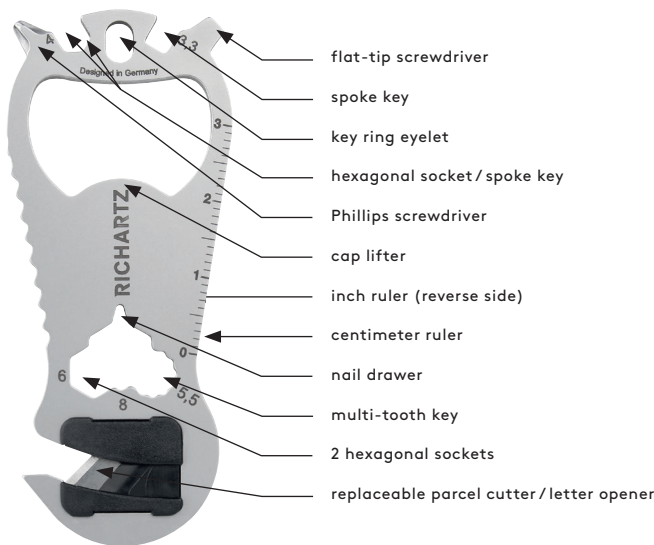

**NEW**

**KEY tool cut.** The small, compact multifunctional tool by RICHARTZ with the professional replaceable parcel cutter and letter opener is made of high quality matt finished stainless steel. 14 functions on the smallest space satisfy nearly every need: replaceable parcel cutter/letter opener (one click-in-replacement-blade included), cap lifter, flat-tip screwdriver, Phillips screwdriver, two spoke keys, three hexagonal sockets, multi-tooth key, nail drawer, ruler (cm and inch), key ring eyelet.

replaceable parcel cutter and letter opener

sharp blade

2 screwdrivers

cap lifter

replaceable click-in-blade

## PRODUCT FACTS

- ✓ **Product benefits:** Multi-functionality on the smallest space: 14 useful functions. Professional replaceable parcel cutter/letter opener with click-in-blade-system. Attractive packaging. Brand quality at a low price.
- ✓ **CI adaption:** Laser engraving MOQ 250 pieces. Individual packaging MOQ 1.000 pieces. Colored click-in-blade-system MOQ 5.000 pieces. We would be glad to send you an offer.
- ✓ **Purpose:** Branded article, which is perfectly suited as give-away, on-pack, mailing intensifier, fair invitation, gift for employees, collection item.
- ✓ **Target group:** Particularly interesting for mail order business, logistics and transport, craft, car industry and their suppliers.