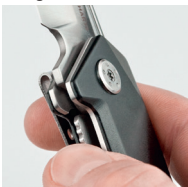

VECTOR 200. Safe, valuable, modern. The RICHARTZ one-blade knife convinces with a strong stainless steel blade, the safety-lock system of the blade and high-quality aluminium handles in a modern design. VECTOR 200 can be fixed easily and safely with the stainless steel clip.

strong blade

safety-lock

belt clip

PRODUCT FACTS

- ✓ **Product benefits:** Strong large blade with safety-lock for safe work.
Modern design.
- ✓ **CI adaption:** Laser engraving MOQ 1 piece. Individual packaging
MOQ 1.000 pieces. We would be glad to send you an offer.
- ✓ **Purpose:** Perfectly suited as collection item, gift for employees,
premium or incentive.
- ✓ **Target group:** Particularly interesting for commercial vehicle
manufacturers and suppliers, construction, crafts and engineering.