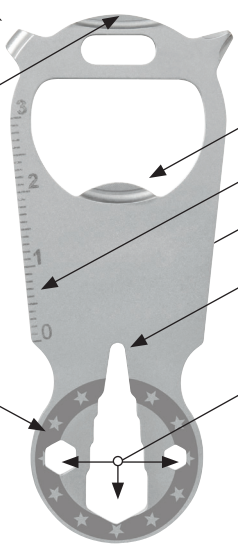

KEY tool shop. The small and compact multifunctional tool with integrated trolley key made of high quality matt finished stainless steel is an indispensable companion and fits every key ring. 14 functions on the smallest space satisfy nearly every need.

Kleiner Schlitzschraubendreher
small flat-tip screwdriver

Kreuzschlitzschraubendreher
Phillips screwdriver

Großer Schlitzschraubendreher
large flat-tip screwdriver

Kapselheber
cap lifter

Zentimetermaß
ruler

Inchmaß (Rückseite)
ruler (reverse side)

Nagelzieher
nail drawer

Einkaufswagenlöser
trolley key

Sechskantschlüssel (6)
hexagonal sockets (6)

1. KEY tool shop in den Münzschlitz einführen.
2. Einkaufswagen wird automatisch entriegelt.
3. KEY tool shop sofort wieder abziehen.