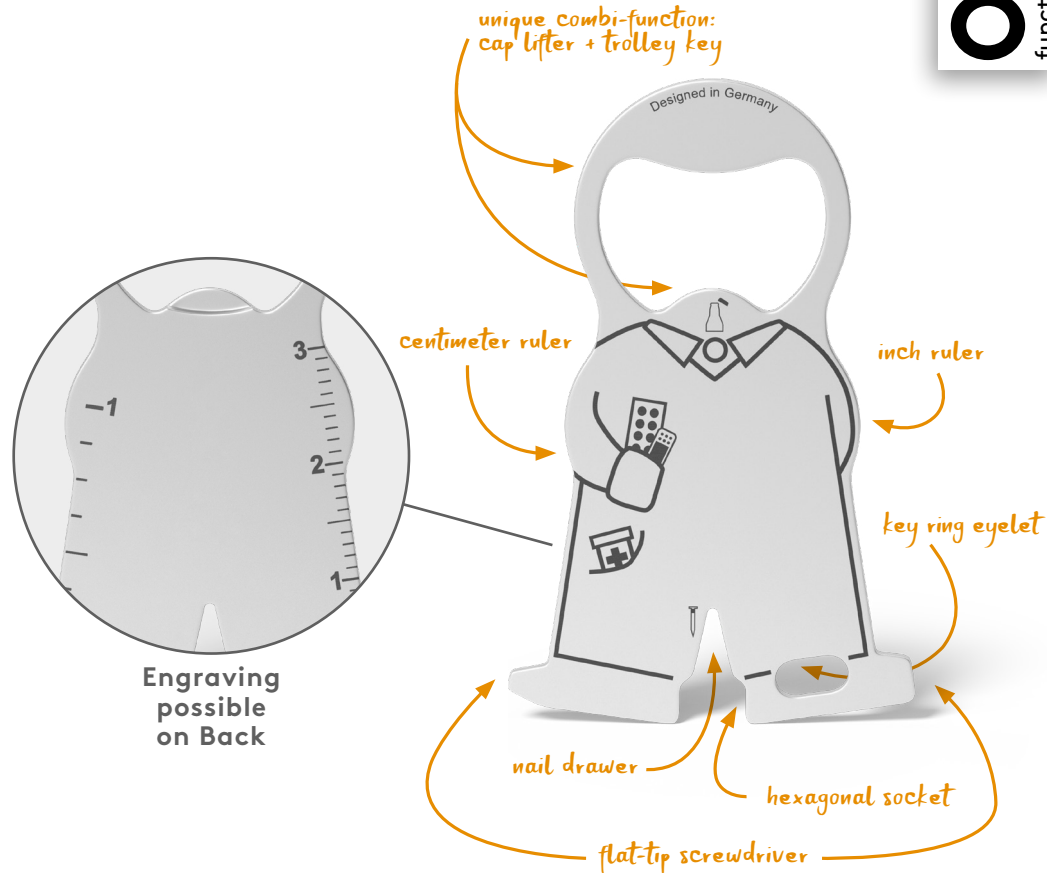

8 functions

The ultraflat trolley key convinces with its likeable and handy shape. Due to the unique combi-function of cap lifter and trolley key on the smallest space it becomes an indispensable companion on the key ring.

# EINKAUFSWAGENLÖSER karl pharma

PERFECT FOR USE ...

... as giveaway

... as a collection item

... as a small thank you

... with standard packaging

## PRODUCT FACTS

- High quality, ultra-flat design
- Communicative packaging
- Individual laser engraving **MOQ 250 pieces**
- Individual packaging **MOQ 250 pieces**

More Info!