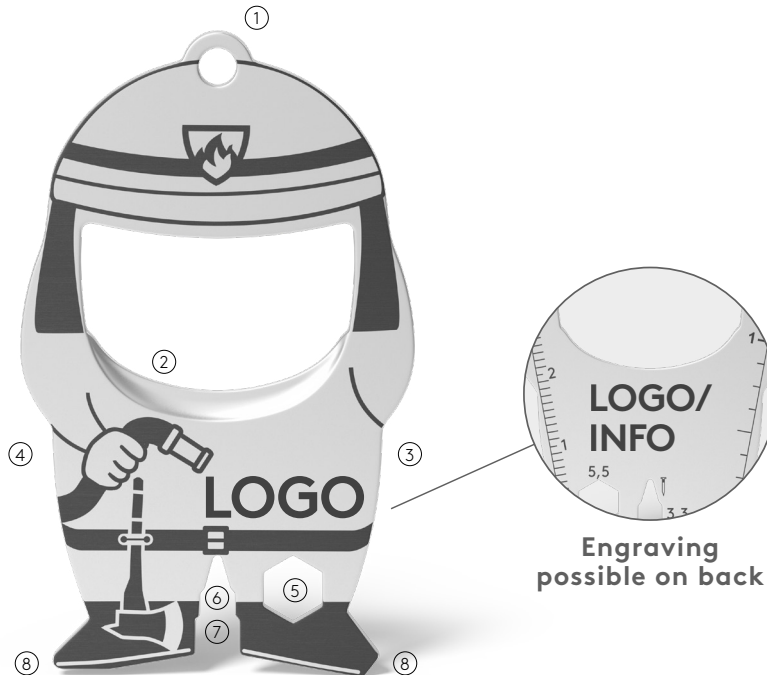

10 functions

- 1 ring eyelet
- 2 bottle opener
- 3 centimeter ruler (reverse side)
- 4 inch ruler (reverse side)
- 5 hexagonal sockets
- 6 nail drawer
- 7 spoke keys (2)
- 8 flat-tip screwdriver (2)

The sympathetic bottle opener impresses with its beautiful, compact shape and therefore fits on any key ring. Its perfectly designed bottle opener easily loosens any crown cap and with 9 other useful functions it quickly becomes an indispensable companion in everyday life.

Award for RICHARTZ®:

German Design Award

stuttgart

RICHARTZ
DAS ORIGINAL
SEIT 1900

FLASCHENÖFFNER fred firefighter

PERFECT FOR USE ...

... as giveaway

... as a collection item

... as a small thank you

... with standard packaging

PRODUCT FACTS

- High quality, ultra-flat design
- Communicative packaging
- Individual laser engraving **MOQ 250 pieces**
- Individual packaging **MOQ 250 pieces**