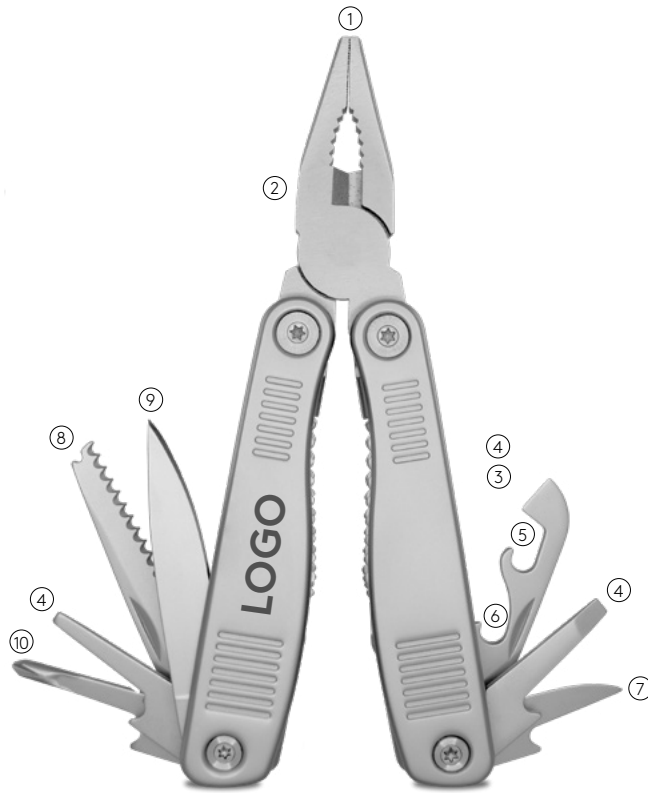

12 functions

- 1 cast pliers
- 2 wire cutter
- 3 file
- 4 flat-tip screwdriver (3)
- 5 can opener
- 6 cap lifter
- 7 small blade
- 8 saw
- 9 big blade
- 10 phillips screwdriver

incl. pouch

With many useful functions for every occasion, the TERRA tool is the perfect helper in any situation. And for a high level of safety at work, all fold-out functional parts can be locked in place.

Awards for RICHARTZ®:

TERRA tool

PERFECT FOR USE ...

... as an employee gift

... as a collection item

... as a brand ambassador

... with standard packaging

PRODUCT FACTS

- Precise multifunctional tool with many useful functions
- Individually lockable and unlockable functional parts
- High-quality, textured handle scales for optimum grip
- Individual laser engraving **MOQ 1 piece**
- Individual packaging **MOQ 100 pieces**