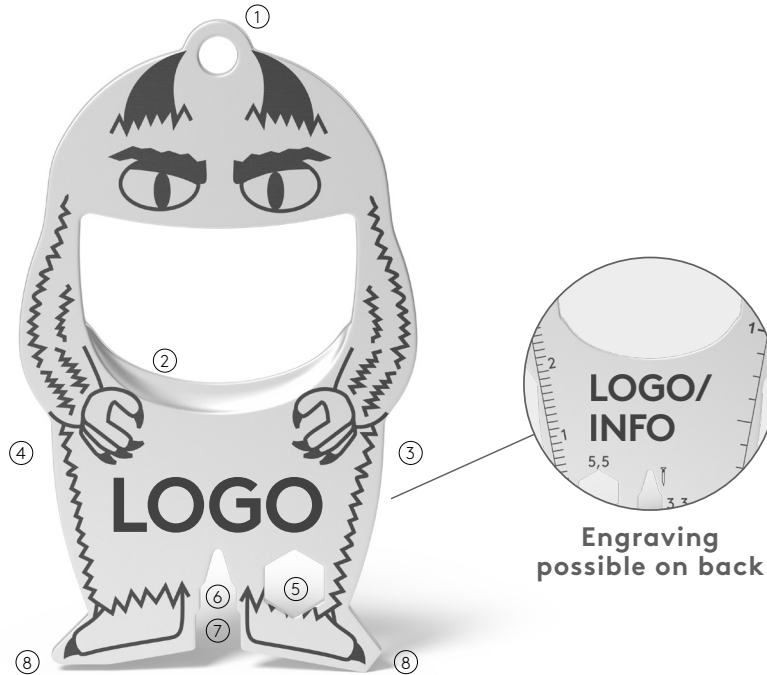

10 functions

- 1 ring eyelet
- 2 bottle opener
- 3 centimeter ruler (reverse side)
- 4 inch ruler (reverse side)
- 5 hexagonal sockets
- 6 nail drawer
- 7 spoke keys (2)
- 8 flat-tip screwdriver (2)

The sympathetic bottle opener impresses with its beautiful, compact shape and therefore fits on any key ring. Its perfectly designed bottle opener easily loosens any crown cap and with 9 other useful functions it quickly becomes an indispensable companion in everyday life.

Award for RICHARTZ®:

FLASCHENÖFFNER fred monster

PERFECT FOR USE ...

... as giveaway

... as a collection item

... as a small thank you

... with standard packaging

PRODUCT FACTS

- High quality, ultra-flat design
- Communicative packaging
- Individual laser engraving **MOQ 250 pieces**
- Individual packaging **MOQ 250 pieces**