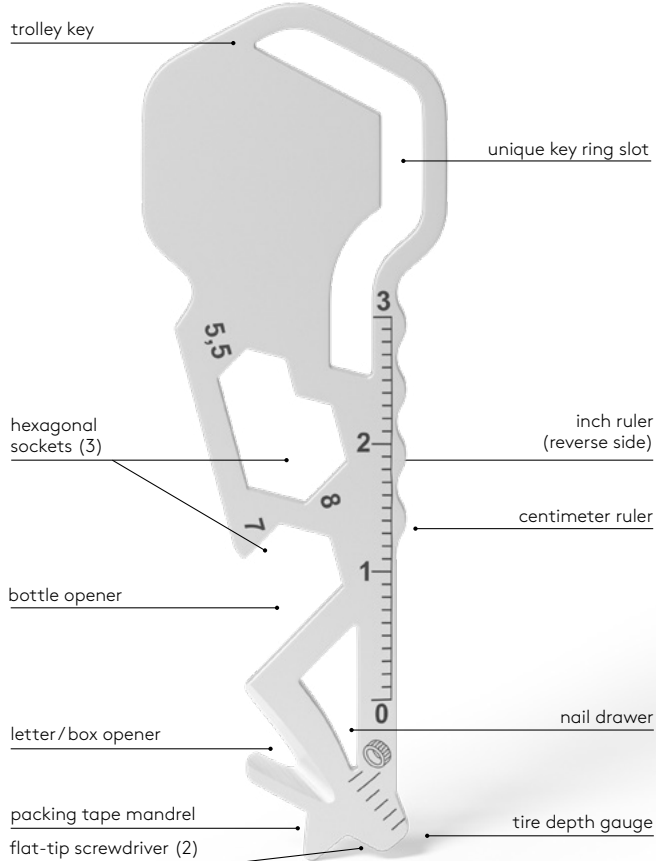

14 functions

The RICHARTZ® SUPER KEY cut impresses with its ultra-flat and handy key shape, its high quality and of course the many useful functions, such as letter and parcel opener, shopping trolley remover, bottle opener, screwdriver and much more. The perfect companion for every day!

Awards for RICHARTZ®:

RICHARTZ® SUPER KEY cut

PERFECT FOR USE ...

... as a give-away

... as a collection item

... as campaign supporter

... with standard packaging

PRODUCT FACTS