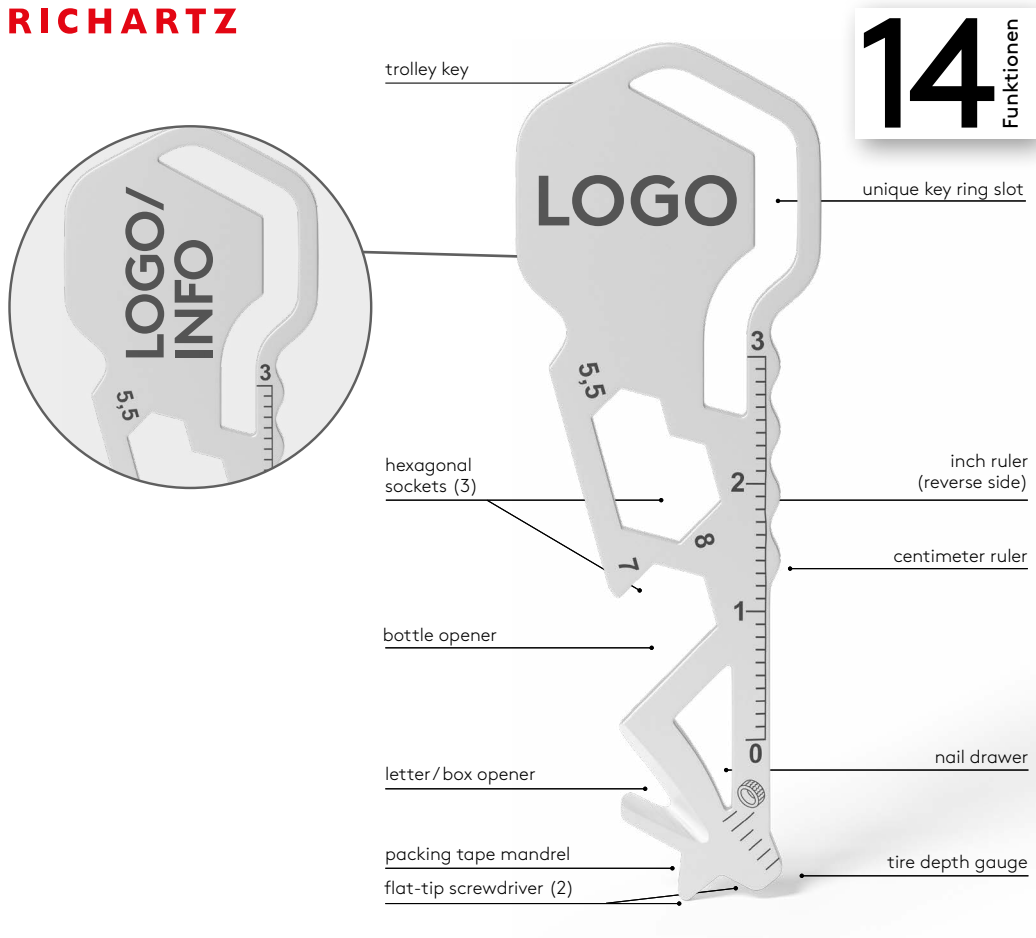

RICHARTZ

The RICHARTZ® SUPER KEY cut impresses with its ultra-flat and handy key shape, its high quality and of course the many useful functions, such as letter and parcel opener, shopping trolley remover, bottle opener, screwdriver and much more. The perfect companion for every day!

Awards for RICHARTZ®:

RICHARTZ® SUPER KEY cut

PERFECT FOR USE ...

... as a give-away

... as a collection item

... as campaign supporter

... with standard packaging

PRODUCT FACTS

- high quality, ultra-flat design
- communicative packaging
- inkl. individueller Lasergravur und individuell gestalteter Verpackung **MOQ 250 pieces**

© RICHARTZ GmbH 2023 - All shown product designs are conceptual designs of RICHARTZ GmbH and are therefore protected by copyright. Any use by third parties will be prosecuted. Technical improvements reserved.