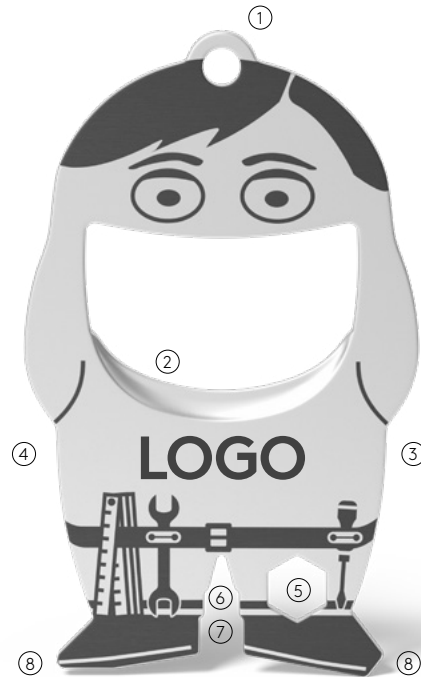

# 10 functions

- 1 ring eyelet
- 2 bottle opener
- 3 centimeter ruler (reverse side)
- 4 inch ruler (reverse side)
- 5 hexagonal sockets
- 6 nail drawer
- 7 spoke keys (2)
- 8 flat-tip screwdriver (2)

The sympathetic bottle opener impresses with its beautiful, compact shape and therefore fits on any key ring. Its perfectly designed bottle opener easily loosens any crown cap and with 9 other useful functions it quickly becomes an indispensable companion in everyday life.