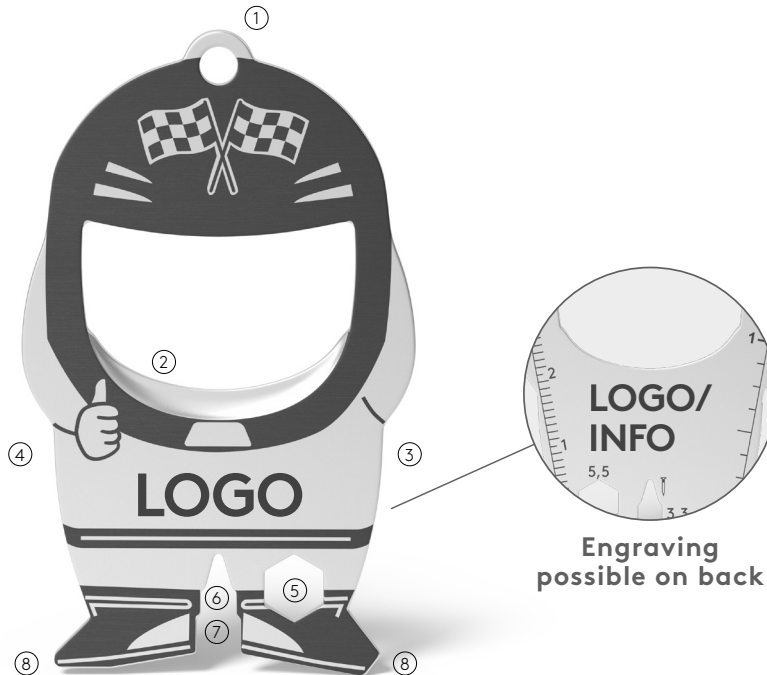

# 10 functions

- 1 ring eyelet
- 2 bottle opener
- 3 centimeter ruler (reverse side)
- 4 inch ruler (reverse side)
- 5 hexagonal sockets
- 6 nail drawer
- 7 spoke keys (2)
- 8 flat-tip screwdriver (2)

The sympathetic bottle opener impresses with its beautiful, compact shape and therefore fits on any key ring. Its perfectly designed bottle opener easily loosens any crown cap and with 9 other useful functions it quickly becomes an indispensable companion in everyday life.