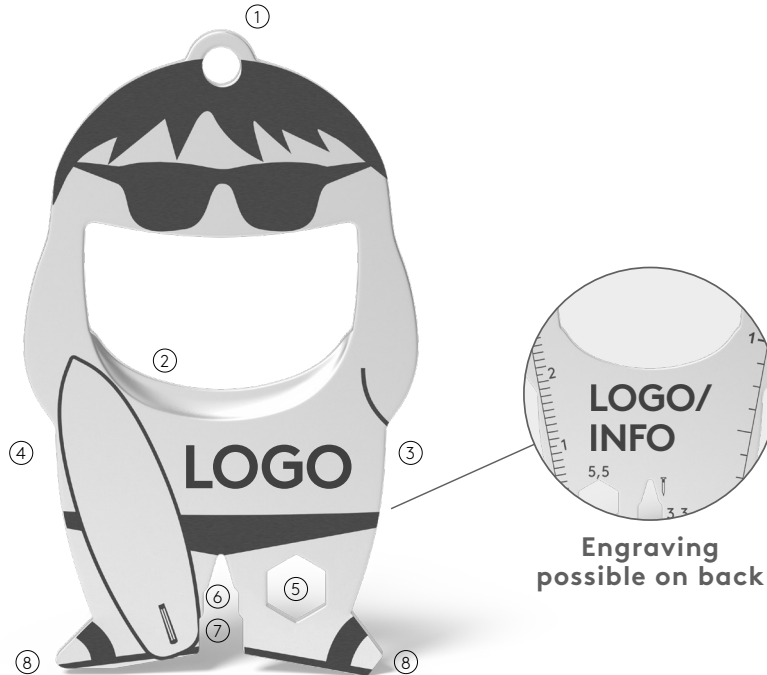

10 functions

- 1 ring eyelet
- 2 bottle opener
- 3 centimeter ruler (reverse side)
- 4 inch ruler (reverse side)
- 5 hexagonal sockets
- 6 nail drawer
- 7 spoke keys (2)
- 8 flat-tip screwdriver (2)

The sympathetic bottle opener impresses with its beautiful, compact shape and therefore fits on any key ring. Its perfectly designed bottle opener easily loosens any crown cap and with 9 other useful functions it quickly becomes an indispensable companion in everyday life.

Award for RICHARTZ®:

FLASCHENÖFFNER fred surfer

PERFECT FOR USE ...

... as giveaway

... as a collection item

... as a small thank you

... with standard packaging

PRODUCT FACTS