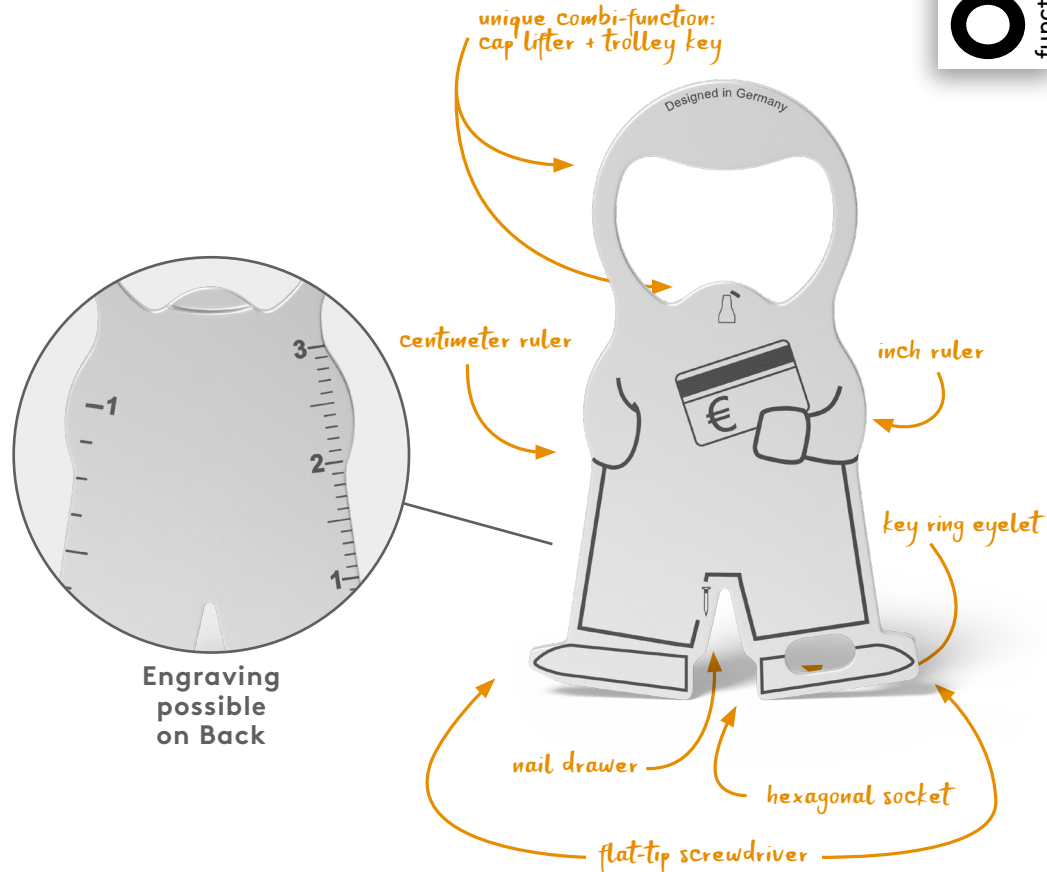

8 functions

The ultraflat trolley key convinces with its likeable and handy shape. Due to the unique combi-function of cap lifter and trolley key on the smallest space it becomes an indispensable companion on the key ring.

From the multiple award-winning makers of the original RICHARTZ KEY TOOLS®:

EINKAUFSWAGENLÖSER karl payment

PERFECT FOR USE ...

... as giveaway

... as a collection item

... as a small thank you

... with standard packaging

PRODUCT FACTS

- High quality, ultra-flat design
- Communicative packaging
- Individual laser engraving **MOQ 250 pieces**
- Individual packaging **MOQ 250 pieces**

More Info!