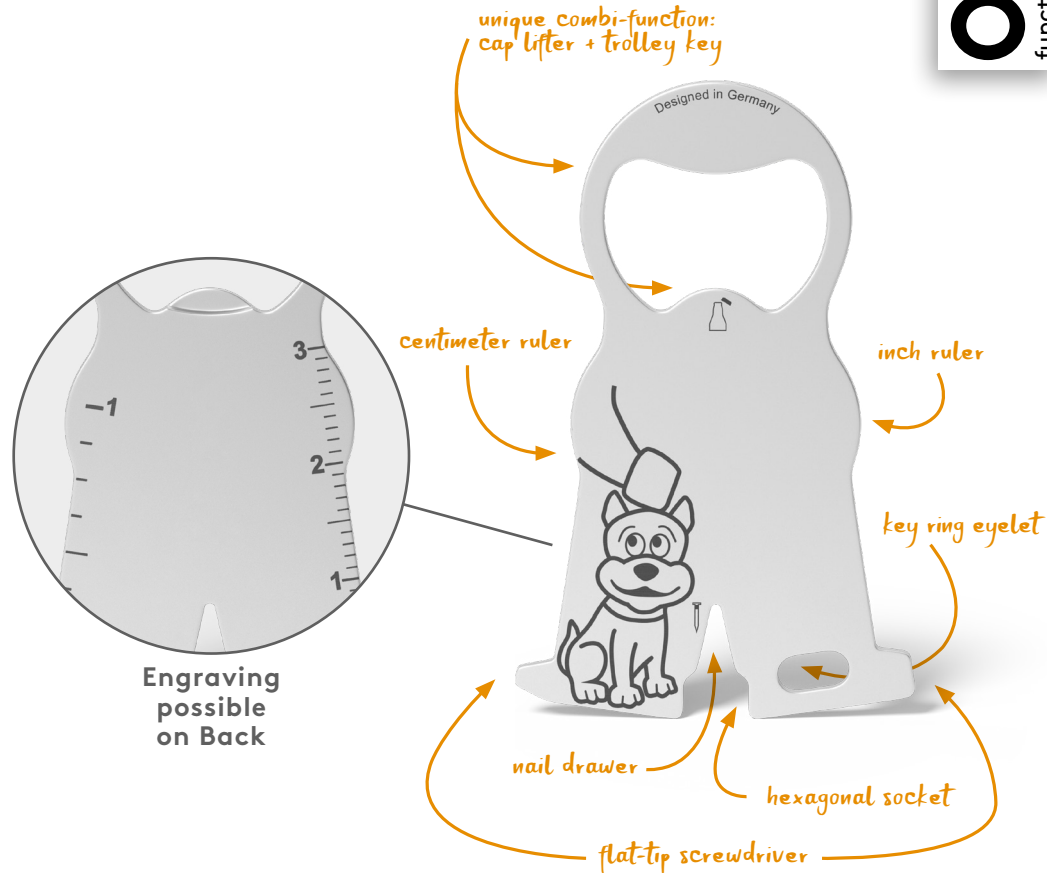

8 functions

The ultraflat trolley key convinces with its likeable and handy shape. Due to the unique combi-function of cap lifter and trolley key on the smallest space it becomes an indispensable companion on the key ring.

From the multiple award-winning makers of the original RICHARTZ KEY TOOLS®:

EINKAUFSWAGENLÖSER karl dog

PERFECT FOR USE ...

... as giveaway

... as a collection item

... as a small thank you

... with standard packaging

PRODUCT FACTS

- High quality, ultra-flat design
- Communicative packaging
- Individual laser engraving **MOQ 250 pieces**
- Individual packaging **MOQ 250 pieces**

More Info!