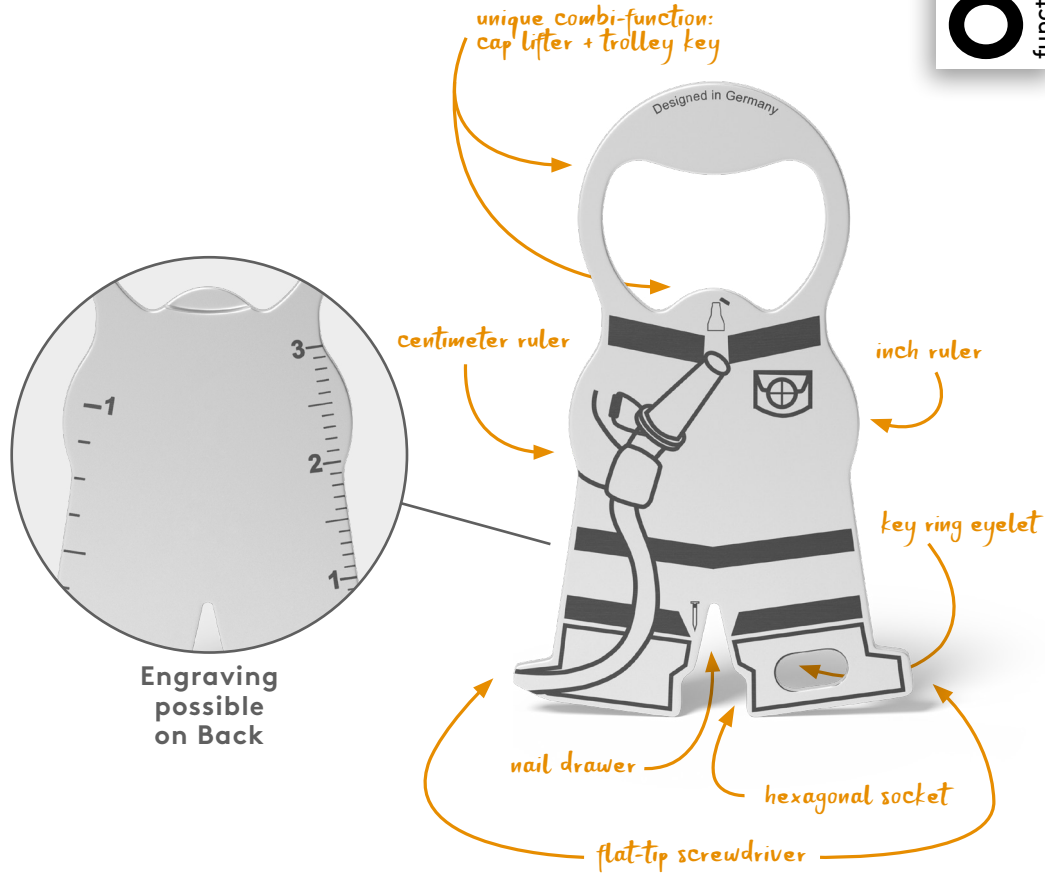

8 functions

The ultraflat trolley key convinces with its likeable and handy shape. Due to the unique combi-function of cap lifter and trolley key on the smallest space it becomes an indispensable companion on the key ring.

From the multiple award-winning makers of the original RICHARTZ KEY TOOLS®:

EINKAUFSWAGENLÖSER karl firefighter

PERFECT FOR USE ...

... as giveaway

... as a collection item

... as a small thank you

... with standard packaging

PRODUCT FACTS

- High quality, ultra-flat design
- Communicative packaging
- Individual laser engraving **MOQ 250 pieces**
- Individual packaging **MOQ 250 pieces**

More Info!