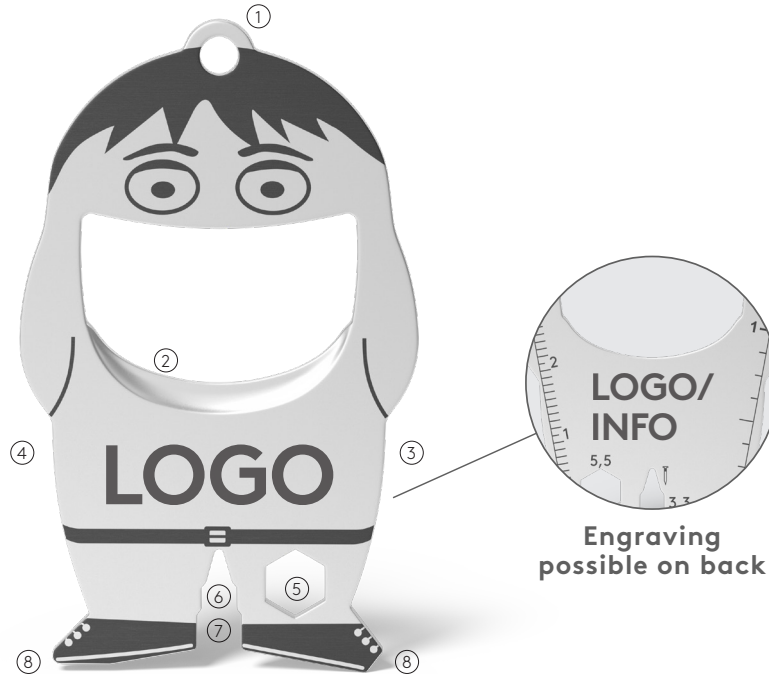

10 functions

- 1 ring eyelet
- 2 bottle opener
- 3 centimeter ruler (reverse side)
- 4 inch ruler (reverse side)
- 5 hexagonal sockets
- 6 nail drawer
- 7 spoke keys (2)
- 8 flat-tip screwdriver (2)

The sympathetic bottle opener impresses with its beautiful, compact shape and therefore fits on any key ring. Its perfectly designed bottle opener easily loosens any crown cap and with 9 other useful functions it quickly becomes an indispensable companion in everyday life.

Award for RICHARTZ®:

FLASCHENÖFFNER fred

PERFECT FOR USE ...

... as giveaway

... as a collection item

... as a small thank you

... with standard packaging

PRODUCT FACTS

- High quality, ultra-flat design
- Communicative packaging
- Individual laser engraving **MOQ 250 pieces**
- Individual packaging **MOQ 250 pieces**