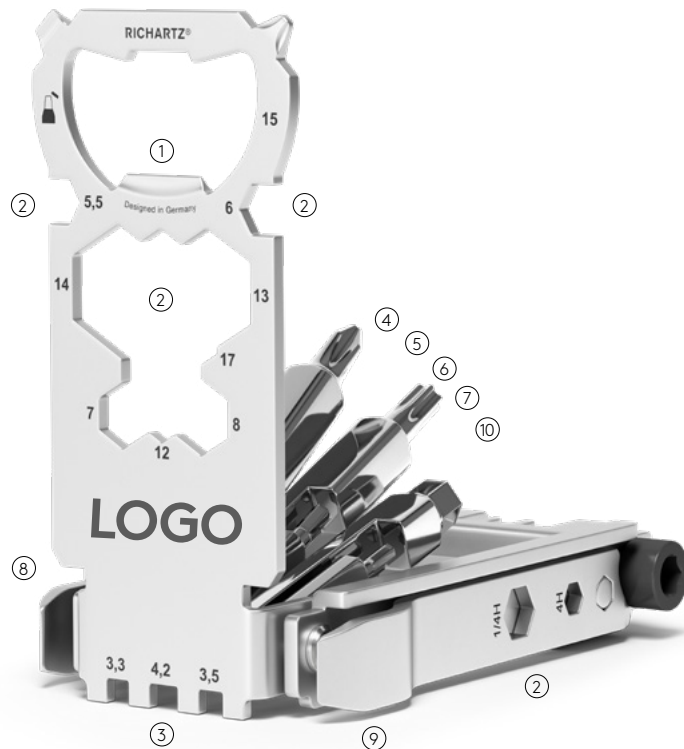

32 functions

- 1 cap lifter
- 2 hexagonal socket (12)
- 3 spoke key (3)
- 4 phillips screwdriver (2)
- 5 flat-tip screwdriver (2)
- 6 allen key (7)
- 7 torx key
- 8 multi-tooth key
- 9 tyre lever (2)
- 10 Chain riveters

If you're not one yet, you probably will be: A bike enthusiast! By the way, he loves this trick: always have the BIKETOOL 32+ with you, ride for all you're worth and when it's no longer holding up: Simply trust that RICHARTZ offers real help for everyday cycling. Included: 32 functions, from chain riveters to tyre levers. Sophisticated function attachment. Compact format. Also useful off the bike track thanks to the bottle opener and screwdriver! Developed by leading cyclists - and highly recommended.

Awards for RICHARTZ®:

BIKETOOL 32+

PERFECT FOR USE ...

... as an employee gift

... as a collection item

... as a campaign supporter

... with standard packaging

PRODUCT FACTS

- precise, modern multifunctional tool
- Many special bike-related functions
- individual laser engraving **MOQ 1 piece**
- Individual packaging **MOQ 100 pieces**