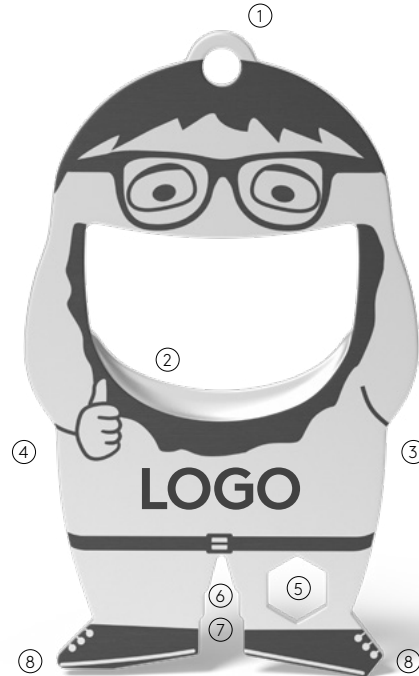

10 functions

- 1 ring eyelet
- 2 bottle opener
- 3 centimeter ruler (reverse side)
- 4 inch ruler (reverse side)
- 5 hexagonal sockets
- 6 nail drawer
- 7 spoke keys (2)
- 8 flat-tip screwdriver (2)

The sympathetic bottle opener impresses with its beautiful, compact shape and therefore fits on any key ring. Its perfectly designed bottle opener easily loosens any crown cap and with 9 other useful functions it quickly becomes an indispensable companion in everyday life.