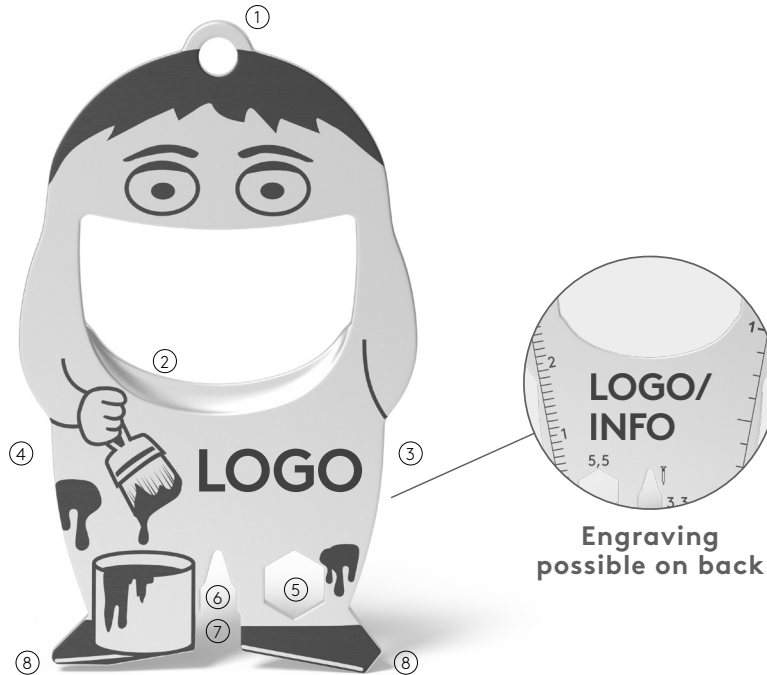

10 functions

- 1 ring eyelet
- 2 bottle opener
- 3 centimeter ruler (reverse side)
- 4 inch ruler (reverse side)
- 5 hexagonal sockets
- 6 nail drawer
- 7 spoke keys (2)
- 8 flat-tip screwdriver (2)

The sympathetic bottle opener impresses with its beautiful, compact shape and therefore fits on any key ring. Its perfectly designed bottle opener easily loosens any crown cap and with 9 other useful functions it quickly becomes an indispensable companion in everyday life.

Award for RICHARTZ®:

FLASCHENÖFFNER fred painter

PERFECT FOR USE ...

... as giveaway

... as a collection item

... as a small thank you

... with standard packaging

PRODUCT FACTS