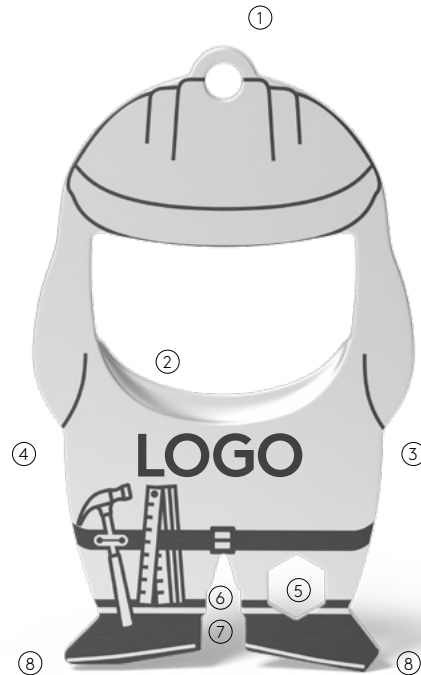

10 functions

- 1 ring eyelet
- 2 bottle opener
- 3 centimeter ruler (reverse side)
- 4 inch ruler (reverse side)
- 5 hexagonal sockets
- 6 nail drawer
- 7 spoke keys (2)
- 8 flat-tip screwdriver (2)

The sympathetic bottle opener impresses with its beautiful, compact shape and therefore fits on any key ring. Its perfectly designed bottle opener easily loosens any crown cap and with 9 other useful functions it quickly becomes an indispensable companion in everyday life.